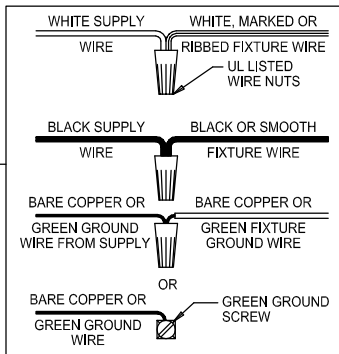

CAUTION - All glass is fragile, use care when handling Glass component(s) and or Lamp(s).

ASSEMBLY STEPS:

MODE D'ASSEMBLAGE:

PASOS PARA ENSAMBLAR:

1. A → B
2. Ø (0.144)(3.6mm) → 
3. B ← A
4. Ø (0.144)(3.6mm) → 
5. D → E → 
6. C, A → B
7. H → G
8. J, K → L