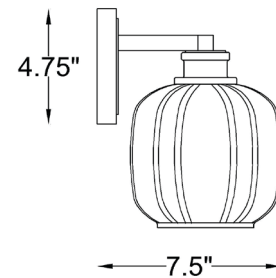

IN40031BK

OXLEY 2-LIGHT WALL SCONCE

Front View

Side View

Description:	Oxley 2-light wall sconce
Finish:	Matte black w/brass
Dimensions:	17.5" W x 9.25" H x 7.5" ext. Height on Center: 2.5"
Bulbs:	2-100w Med.
Certification:	Damp location / UL

Material:	Steel
Glass:	Clear
Back Plate Dimensions:	6.25" x 4.75"
Chain/Wire:	NA
Mounting:	Up or down