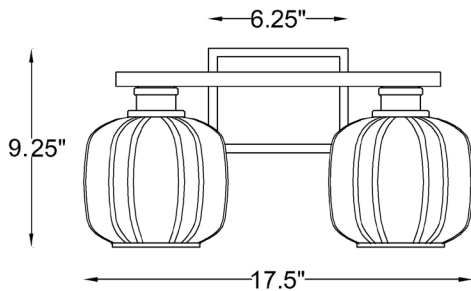

IN40031BK

OXLEY 2-LIGHT WALL SCONCE

Front View

Side View

Description:	Oxley 2-light wall sconce
Finish:	Matte black w/brass
Dimensions:	17.5" W x 9.25" H x 7.5" ext. Height on Center: 2.5"
Bulbs:	2-100w Med.
Certification:	Damp location / UL

Material:	Steel
Glass:	Clear
Back Plate Dimensions:	6.25" x 4.75"
Chain/Wire:	NA
Mounting:	Up or down