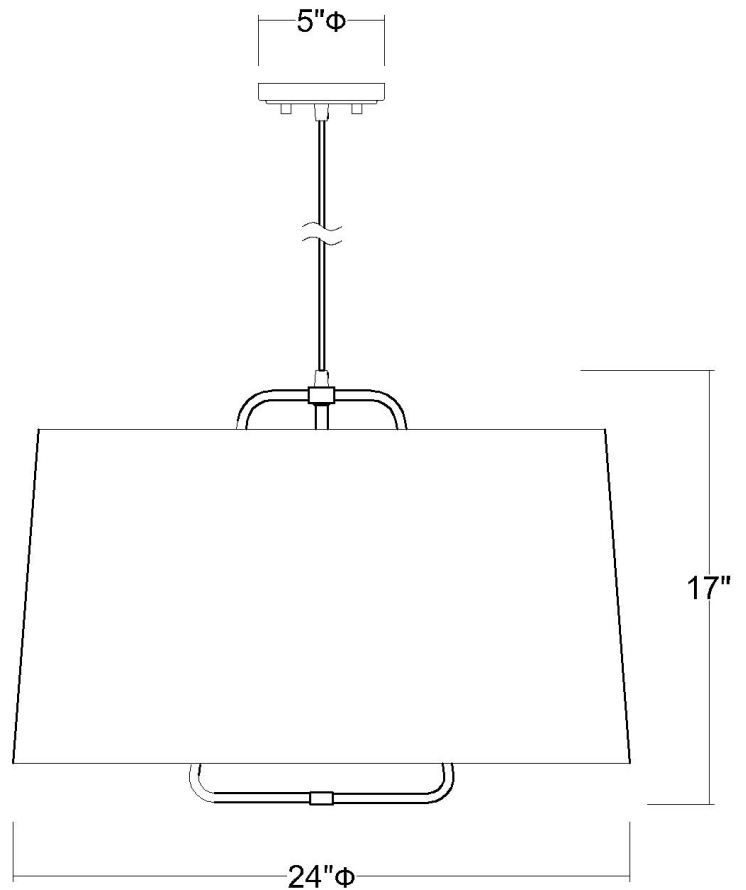

TP30031BK

LAMIA 1-LIGHT PENDANT

Description:	Lamia 1-Light Mini Pendant
Finish:	Matte Black
Dimensions:	24" Dia. x 17" H
Bulbs:	3-60W Med.
Installed Weight:	4.45 lbs.
Certification:	cUL / dry location

Material:	Steel and fabric
Shades:	Black linen hard-back
Glass:	NA
Canopy Dimensions:	5" Dia.
Chain/Wire:	12' Wire
Additional Finishes:	GD