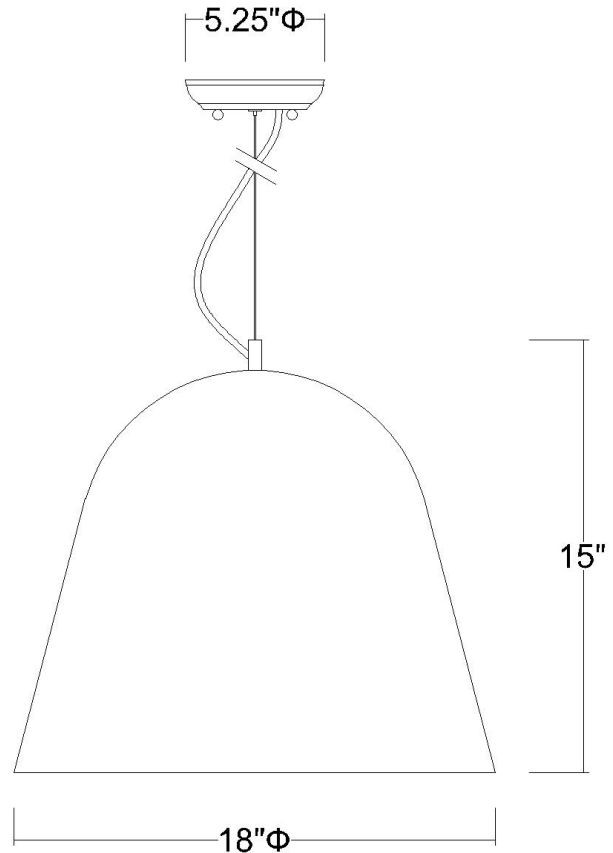

TP30075WH KNELL 1-LIGHT PENDANT

Description:	Knell 1-Light Pendant
Finish:	White
Dimensions:	18" Dia. x 15" H
Bulbs:	1-100W Med.
Installed Weight:	8.35 lbs.
Certification:	cETL / dry location

Material:	Steel
Shades:	Steel
Glass:	NA
Canopy Dimensions:	5-1/4" Dia.
Chain/Wire:	12' Wire
Additional Finishes:	BK