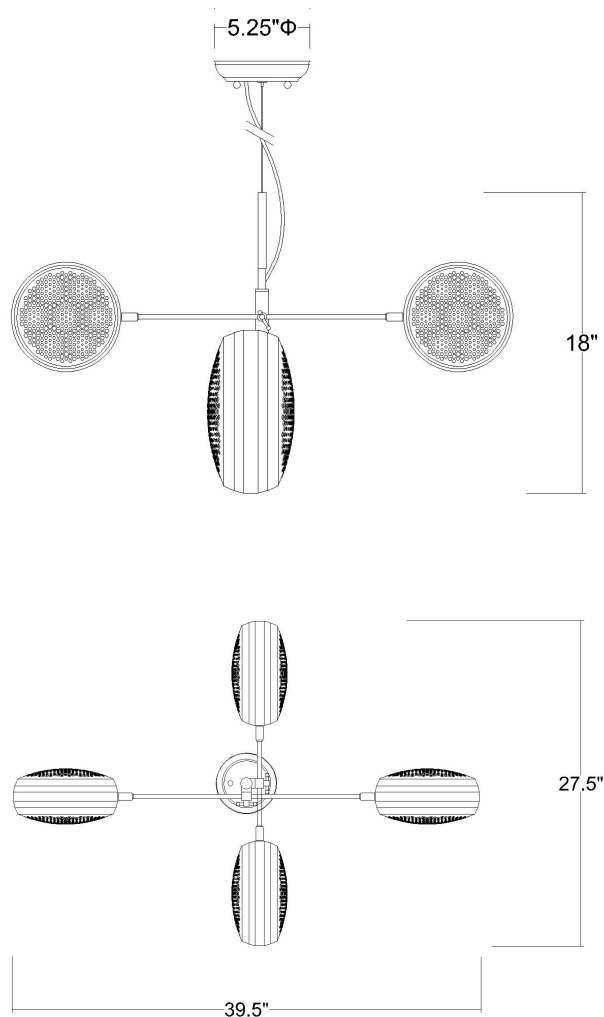

# TP30122BK

## THOLOS 4-LIGHT PENDANT

<b>Description:</b>	Tholos 4-Light Pendant
<b>Finish:</b>	Matte Black
<b>Dimensions:</b>	39-1/2" L x 27-1/2" W x 18" H
<b>Bulbs:</b>	4-60W Med.
<b>Installed Weight:</b>	11 lbs.
<b>Certification:</b>	ETL / dry location

<b>Material:</b>	Steel
<b>Shades:</b>	Steel
<b>Glass:</b>	NA
<b>Canopy Dimensions:</b>	5-1/4" Dia.
<b>Chain/Wire:</b>	12' Wire
<b>Additional Finishes:</b>	NA