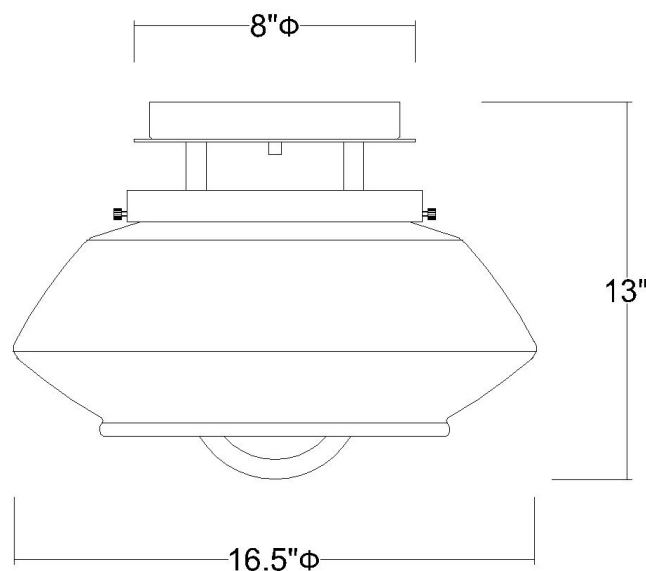

# TP60061SN GARNER 2-LIGHT FLUSHMOUNT

**Description:** Garner 2-Light Flushmount

**Finish:** Satin Nickel

**Dimensions:** 16-1/2" Dia. x 13" H

**Bulbs:** 2-60W Med.

**Installed Weight:** 8 lbs.

**Certification:** cUL / dry location

**Material:** Steel and glass

**Shades:** Glass

**Glass:** Clear

**Canopy Dimensions:** 8" Dia.

**Chain/Wire:** NA

**Additional Finishes:** ORB