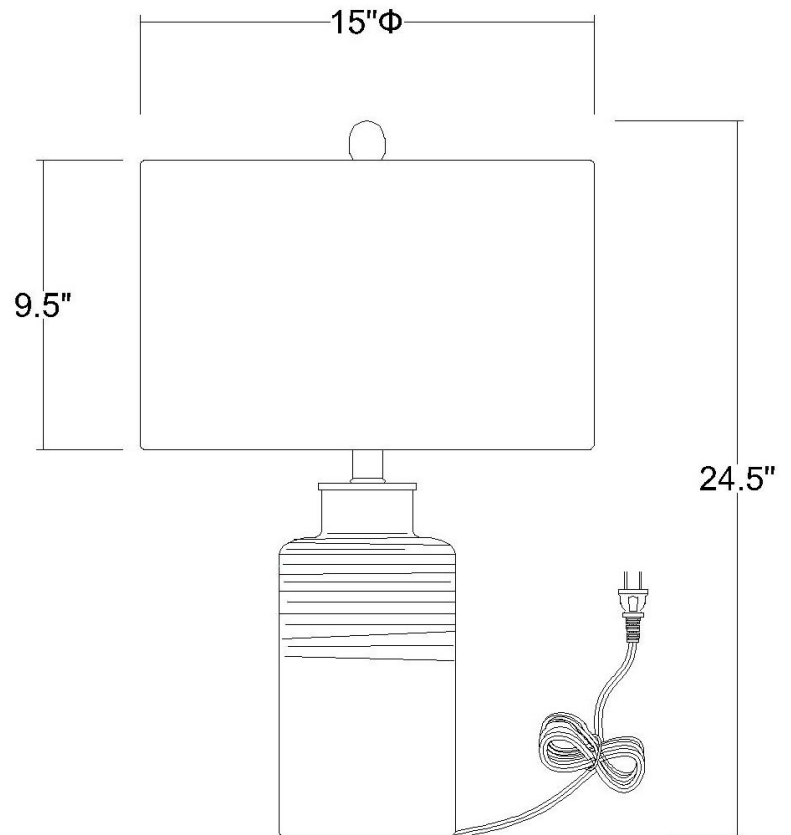

TT80155

TREND HOME 1-LIGHT TABLE LAMP

Description:	Trend Home 1-Light Table Lamp
Finish:	Polished nickel
Dimensions:	15" Dia. x 24-1/2" H
Bulbs:	1-150W Med.
Installed Weight:	7 lbs.
Certification:	cUL

Material:	Ceramic
Shade:	Seasalt Linen
Shade Dimensions:	15" Dia. x 9-1/2" H
Glass:	NA
Cord:	6' clear plug-in
Switch:	3-Way Rotary