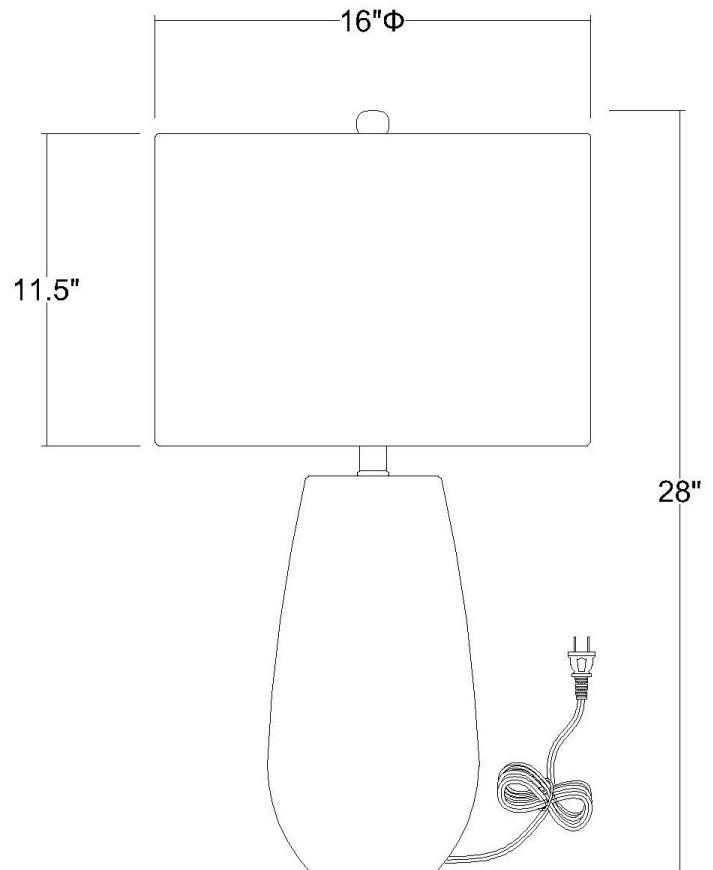

# TT80159WH

## TREND HOME 1-LIGHT TABLE LAMP

<b>Description:</b>	Trend Home 1-Light Table Lamp
<b>Finish:</b>	Polished nickel
<b>Dimensions:</b>	16" Dia. x 28" H
<b>Bulbs:</b>	1-150W Med.
<b>Installed Weight:</b>	9.5 lbs.
<b>Certification:</b>	cUL

<b>Material:</b>	Glass
<b>Shade:</b>	Seasalt Linen
<b>Shade Dimensions:</b>	16" Dia. x 11-1/2" H
<b>Glass:</b>	Cream
<b>Cord:</b>	6' clear plug-in
<b>Switch:</b>	3-Way Rotary