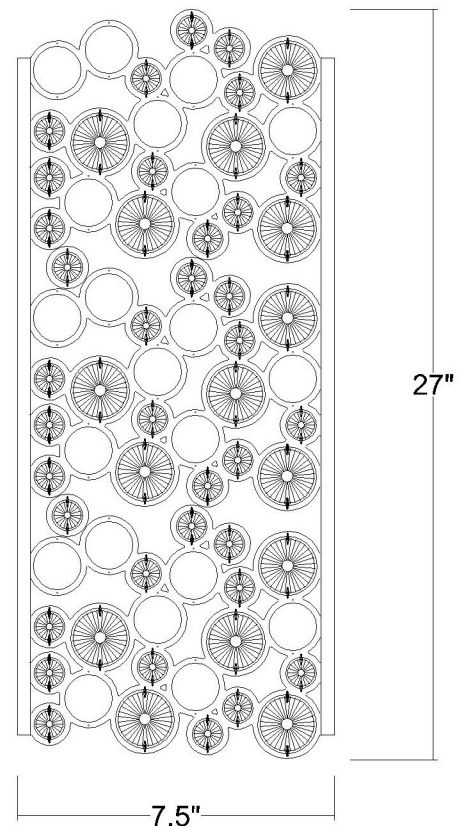

# TW40006ASL

## VITTOZZI 3-LIGHT WALL SCONCE

**Description:** Vitozzi 3-Light Wall Sconce

**Finish:** Antique Silver Leaf

**Dimensions:** 7-1/2" W x 27" H x 4" ext.  
Height on Center: 13-1/2"

**Bulbs:** 3-60W Cand.

**Installed Weight:** 8.8 lbs.

**Certification:** cETL / damp location

**Material:** Steel and crystal

**Shades:** NA

**Glass:** NA

**Back Plate Dimensions:** 7" x 24-1/4"

**Chain/Wire:** NA

**Additional Finishes:** NA