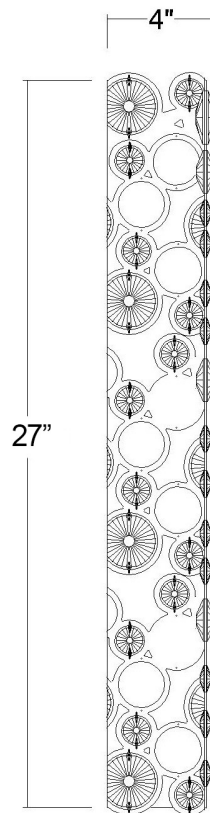

# TW40006ASL

## VITTOZZI 3-LIGHT WALL SCONCE

**Description:** Vitozzi 3-Light Wall Sconce

**Finish:** Antique Silver Leaf

**Dimensions:** 7-1/2" W x 27" H x 4" ext.  
Height on Center: 13-1/2"

**Bulbs:** 3-60W Cand.

**Installed Weight:** 8.8 lbs.

**Certification:** cETL / damp location

**Material:** Steel and crystal

**Shades:** NA

**Glass:** NA

**Back Plate Dimensions:** 7" x 24-1/4"

**Chain/Wire:** NA

**Additional Finishes:** NA