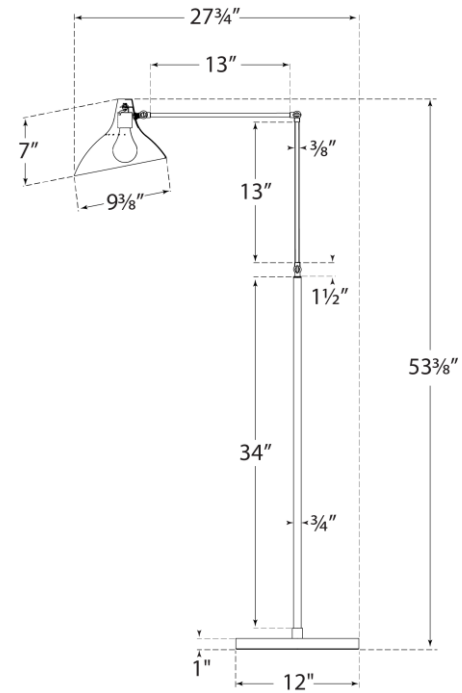

TEAR SHEET

Charlton Floor Lamp

Item # ARN 1006BLK

Designer: AERIN

Height: 51" - 63"

Width: 12"

Extension: 42"

Base: 12" Round

Finishes: BLK, WHT

Socket: E26 Keyless w/ Floor Switch

Wattage: 60 A19

Weight: 18 Pounds

ARN1006