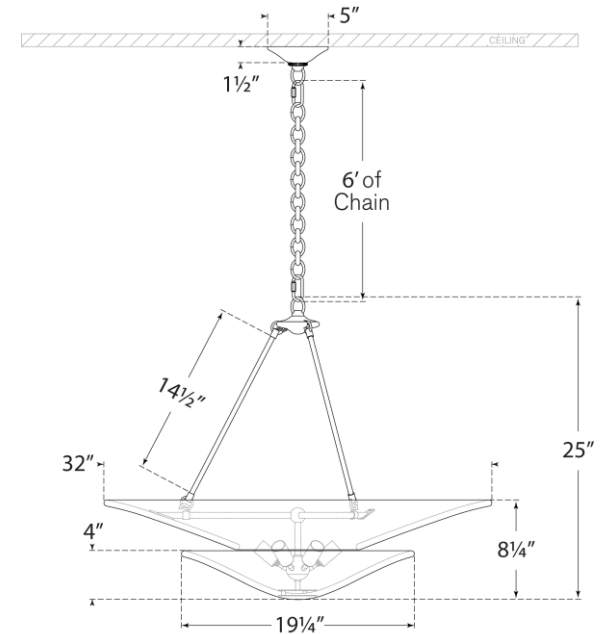

TEAR SHEET

Mollino Large Tiered Chandelier

Item # ARN 5427BZ-PW

Designer: AERIN

Height: 25"

Width: 32"

Canopy: 5" Round

Finishes: BZ, HAB, PN

Shade Treatments: PW

Socket: 6 - E12 Candelabra

Wattage: 6 - 40 B11

Weight: 55 Pounds

Front View