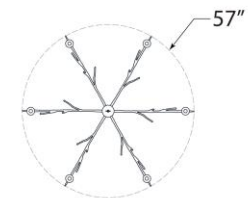

## Iberia Large Chandelier

Item # JN 5076AGL

Designer: Julie Neill

Height: 30"

Width: 57"

Canopy: 5.5" Round

Finishes: ABL, AGL, BSL, PW

Socket: 6 - E12 Candelabra

Wattage: 6 - 40 C11

Weight: 16 Pounds

Side View

Top View(1:3)