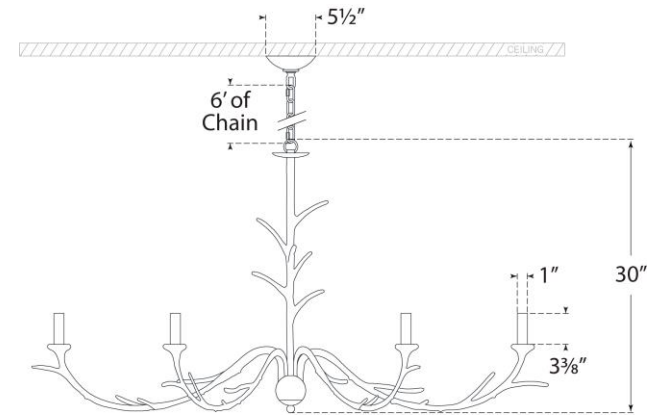

## Iberia Large Chandelier

Item # JN 5076AGL

Designer: Julie Neill

Height: 30"

Width: 57"

Canopy: 5.5" Round

Finishes: ABL, AGL, BSL, PW

Socket: 6 - E12 Candelabra

Wattage: 6 - 40 C11

Weight: 16 Pounds

Side View

Top View(1:3)