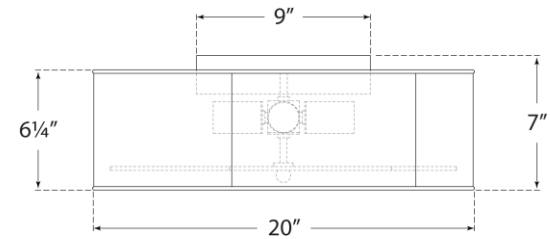

## Bryce Large Flower Flush Mount

Item # KS 4118WHT/G-FA

Designer: kate spade new york

Height: 7"

Width: 20"

Finishes: BSL/WHT, G/WHT, NVY/WHT, PNK/WHT, WHT/G

Glass Options: FA

Socket: 4 - E26 Keyless

Wattage: 4 - 40 A19

Weight: 14 Pounds

Bottom View