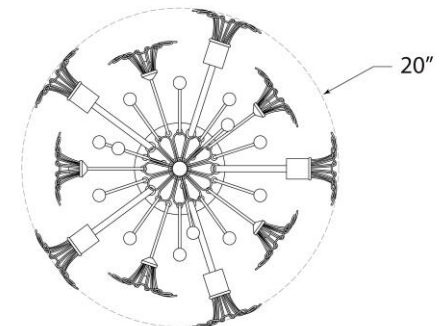

TEAR SHEET

Keaton Bouquet Flush Mount

Item # KS 4311G

Designer: kate spade new york

Height: 11.25"

Width: 22.75"

Canopy: 5.5" Round

Finishes: BSL, G, LC

Socket: 6 - E12 Candelabra

Wattage: 6 - 40 G16.5

Weight: 9 Pounds

Front View

Bottom View