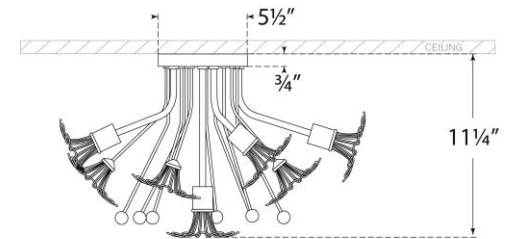

TEAR SHEET

Keaton Bouquet Flush Mount

Item # KS 4311G

Designer: kate spade new york

Height: 11.25"

Width: 22.75"

Canopy: 5.5" Round

Finishes: BSL, G, LC

Socket: 6 - E12 Candelabra

Wattage: 6 - 40 G16.5

Weight: 9 Pounds

Front View

Bottom View