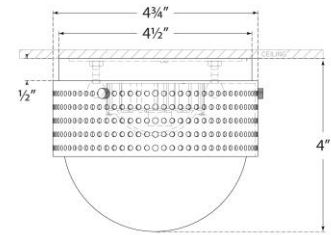

TEAR SHEET

Precision 4.5" Solitaire

Item # KW 4056BZ-WG

Designer: Kelly Wearstler

Height: 4"

Width: 4.75"

Canopy: 4.5" Round

Finishes: AB, BZ, PN

Glass Options: WG

Lightsource: Dedicated LED

Wattage: 12w (1100lm)

Weight: 2 Pounds

Bottom View

Side View