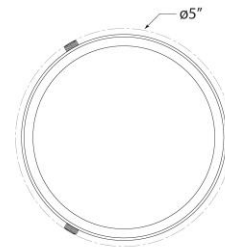

TEAR SHEET

Precision 4.5" Solitaire

Item # KW 4056BZ-WG

Designer: Kelly Wearstler

Height: 4"

Width: 4.75"

Canopy: 4.5" Round

Finishes: AB, BZ, PN

Glass Options: WG

Lightsource: Dedicated LED

Wattage: 12w (1100lm)

Weight: 2 Pounds

Bottom View

Side View