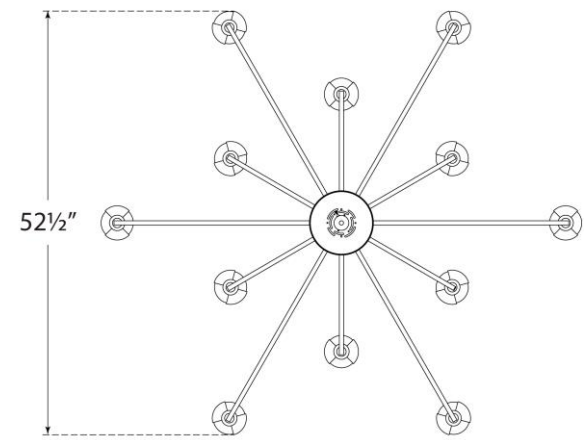

TEAR SHEET

Pedra Grande Staggered Arm Flush Mount

Item # KW 4624BZ-ALB

Designer: Kelly Wearstler

Height: 6"

Width: 60"

Canopy: 8" Round

Finishes: AB, BZ, PN

Shade Treatments: ALB

Lightsource: Dedicated LED

Wattage: 50w (6000lm)

Weight: 35 Pounds

Note: Alabaster is a Natural Stone | Variations in Color and Texture are Expected

Front View

Top View