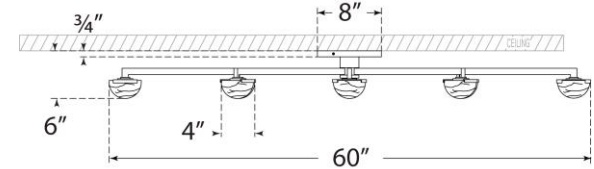

TEAR SHEET

Pedra Grande Staggered Arm Flush Mount

Item # KW 4624BZ-ALB

Designer: Kelly Wearstler

Height: 6"

Width: 60"

Canopy: 8" Round

Finishes: AB, BZ, PN

Shade Treatments: ALB

Lightsource: Dedicated LED

Wattage: 50w (6000lm)

Weight: 35 Pounds

Note: Alabaster is a Natural Stone | Variations in Color and Texture are Expected

Front View

Top View