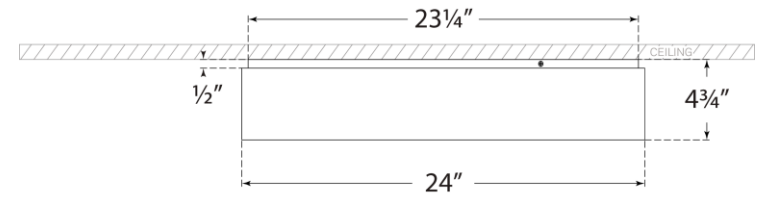

TEAR SHEET

Shaw Extra Large Flush Mount

Item # S 4044BSL

Designer: Visual Comfort

Height: 4.75"

Width: 24"

Canopy: 23.25" Round

Finishes: BLK, BSL, G, WHT

Glass Options: WG

Lightsource: Dedicated LED

Wattage: 60w (7200lm)

Weight: 25 Pounds

Front View

Top View