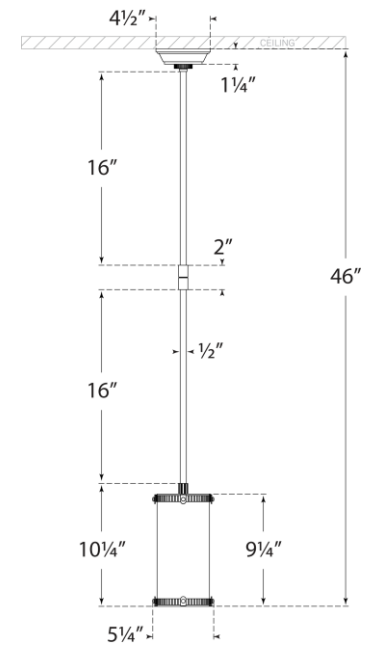

## Calliope Mini Pendant

Item # TOB 5185PN-WG

Designer: Thomas O'Brien

O/A Height: 46"

Fixture Height: 10.25"

Min. Custom Height: 17"

Width: 5.25"

Canopy: 4.5" Round

Finishes: BZ, PN

Glass Options: WG

Socket: E26 Keyless

Wattage: 60 T10

Weight: 6 Pounds

Note: Custom Height Available

Front View