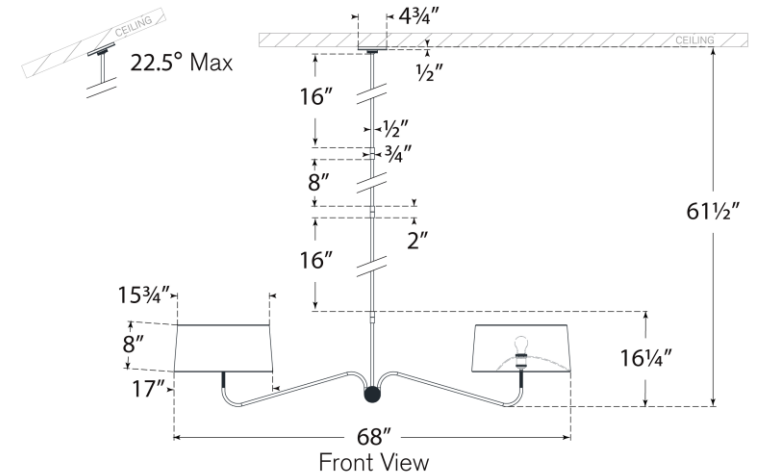

TEAR SHEET

Canto 68" Linear Chandelier

Item # TOB 5353PN-L

Designer: Thomas O'Brien

O/A Height: 61.5"

Fixture Height: 16.25"

Min. Custom Height: 22.5"

Width: 68"

Canopy: 4.75" Round

Finishes: BZ/HAB, HAB, PN

Shade Treatments: L

Shade Details: 15.75" x 17" x 8"

Socket: 2 - E26 Keyless

Wattage: 2 - 15 LED A19

Weight: 10 Pounds

Top View