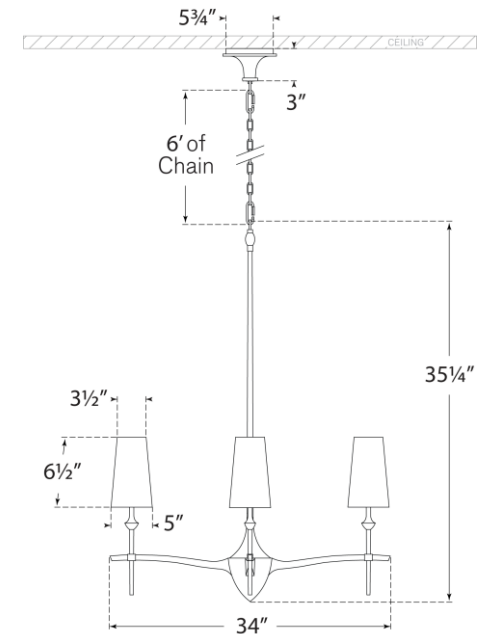

TEAR SHEET

Pippa Large Chandelier

Item # TOB 5736BSL-L

Designer: Thomas O'Brien

Height: 35"

Width: 34"

Canopy: 5.75" Round

Finishes: BSL, G

Shade Treatments: L

Shade Details: 3.5" x 5" x 6.5" Banded

Socket: 4 - E12 Candelabra

Wattage: 4 - 40 B11

Weight: 12 Pounds

Front View