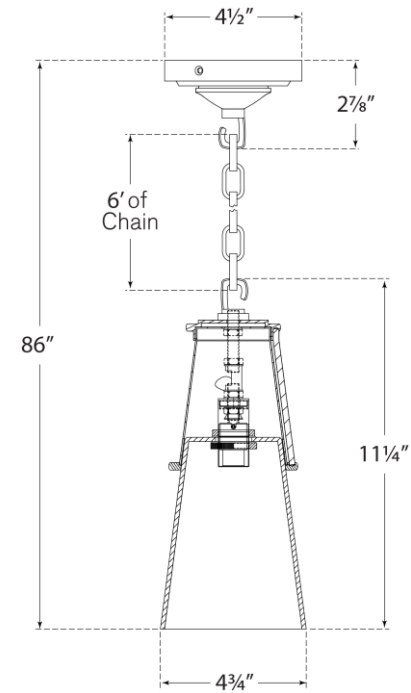

TEAR SHEET

Robinson Small Pendant

Item # TOB 5751HAB-SG

Designer: Thomas O'Brien

Height: 11.25"

Width: 4.75"

Canopy: 4.5" Round

Finishes: BZ, HAB, PN

Glass Options: CG, SG, WG

Socket: E12 Candelabra

Wattage: 60 B11

Weight: 6 Pounds

TOB5751