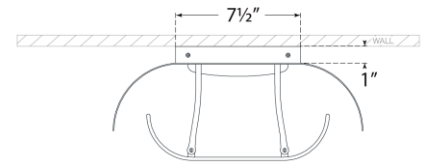

## Penumbra 10" Wide Sconce

Item # WS 2071PN/WHT

Designer: Windsor Smith

Height: 10.5"

Width: 15"

Extension: 6.75"

Backplate: 7.5" x 8.25" Rectangle

Finishes: BZ/L, BZ/WHT, HAB/L, HAB/WHT, PN/L, PN/WHT

Lightsource: Dedicated LED

Wattage: 15w (1800lm)

Weight: 7 Pounds

Note: UL Only

Top View

Side View

Front View