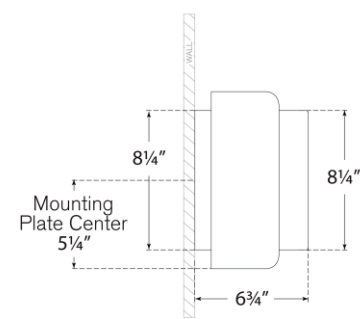

## Penumbra 10" Wide Sconce

Item # WS 2071PN/WHT

Designer: Windsor Smith

Height: 10.5"

Width: 15"

Extension: 6.75"

Backplate: 7.5" x 8.25" Rectangle

Finishes: BZ/L, BZ/WHT, HAB/L, HAB/WHT, PN/L, PN/WHT

Lightsource: Dedicated LED

Wattage: 15w (1800lm)

Weight: 7 Pounds

Note: UL Only

Top View

Side View

Front View