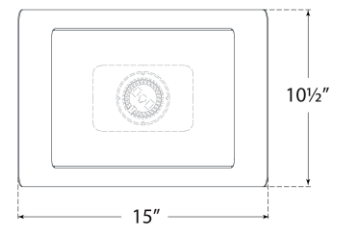

## Penumbra 10" Wide Sconce

Item # WS 2071PN/WHT

Designer: Windsor Smith

Height: 10.5"

Width: 15"

Extension: 6.75"

Backplate: 7.5" x 8.25" Rectangle

Finishes: BZ/L, BZ/WHT, HAB/L, HAB/WHT, PN/L, PN/WHT

Lightsource: Dedicated LED

Wattage: 15w (1800lm)

Weight: 7 Pounds

Note: UL Only

Top View

Side View

Front View