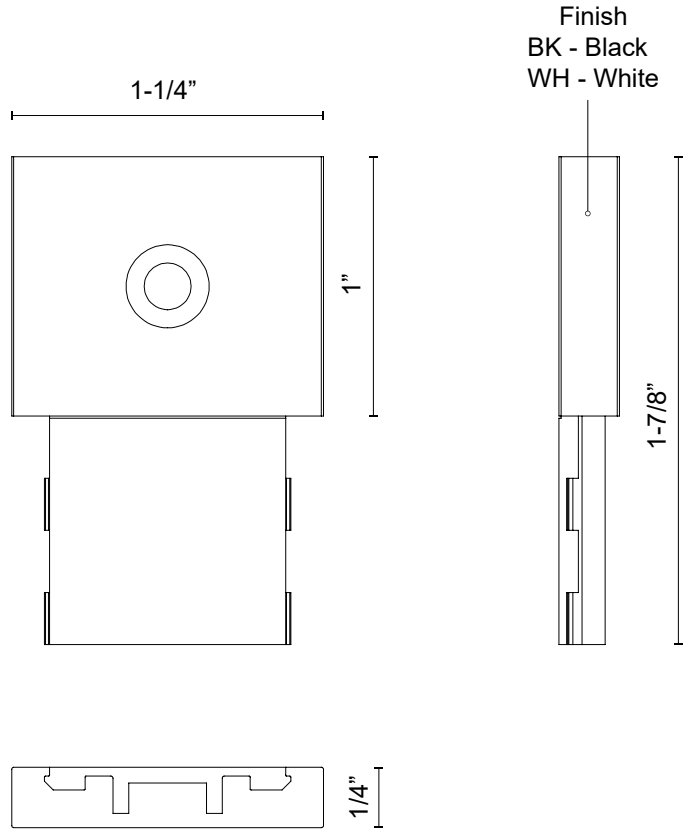

TRILO
TRC989910

TRILO TRACK SYSTEM

PROJECT

TRC989910-BK
Black

TRC989910-WH
White

SPECIFICATION DETAILS

Fixture Dimensions	INSTALL DIMENSION - L1" x W1-1/4" x H1/4"; TOTAL DIMENSION - L1-7/8" x W1-1/4" x H1/4"
Voltage	n/a, End Plug
Location	Dry
Mounting	Ceiling and Wall Mount All Orientation
Material	Polymeric Material
Paint Finish	BK02; WH02

* For custom options, consult factory for details.

* For warranty information, please visit www.kuzcolighting.com/warranty

DESCRIPTION

Transform your space effortlessly with Trilo's seamless connectors. Our slim connectors make wall-to-wall, ceiling-to-ceiling, or ceiling-to-wall configurations easy to create. Attach your track rail with ease for a versatile, dynamic lighting system that suits the needs of your space.