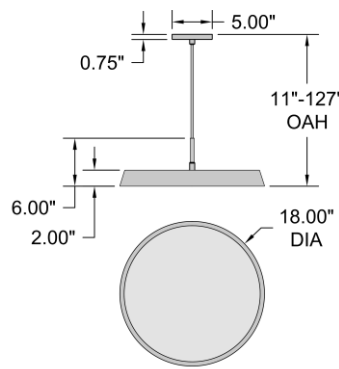

FIXTURE**	BACKPLATE / CANOPY**
Length:	Length
Width:	Width:
Diameter 18"	Diameter: 5"
Height: 6"	Height: 1"
Extension:	
Overall Height: 11-127"	

TECHNICAL SPECIFICATIONS

SPECIFICATIONS

Frame Material: Steel
Diffuser Material: Acrylic
Lamping Type: SSL (Dedicated LED) Jbox: Standard
Lamping Base: SSL Lamp Wattage: 40 W
Lamp Quantity: 1 Total Wattage: 40 W
Voltage: 120v Lamps Included: Yes

ADDITIONAL NOTES

10 Feet of Black Cord Included; 3 CCT Selectable Switch 3000K, 3500K, 4000K

Project Name: _____
Location: _____
Type: _____
Quantity: _____
Notes: _____

LINE DRAWING

IES FILE

In addition to Access Lighting's purchase and warranty terms and conditions, by signing below or placing an order, you agree that you are authorized to bind the entity placing any order and acknowledge the following: All of sizes and measurements are approximate and all images are for illustrative purposes only. In the event of an inconsistency, the "Product Measurements" section controls. There also may be slight differences in the colors and designs compared to the displayed and printed images.

Signature: _____
Print Name _____ Date: _____

Toll Free 800-828-5483 www.AccessLighting.com
301 Piedmont Grove Park, Suite A, Greenville, SC 29611

** NOTE: All measurements are rounded up to the 1/4 inch. There is no warranty on any replaceable bulbs, even if included with the fixture.
Copyright Access Lighting Corp. All information is subject to change without notice. 5/22/2024 50977LEDDCS-BG_WHT.pdf