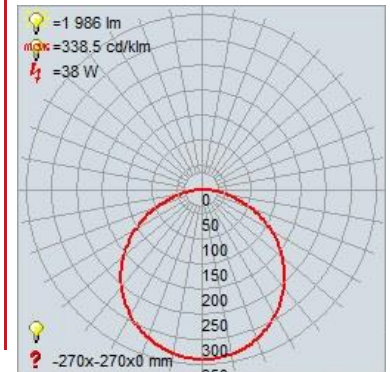

FIXTURE**	BACKPLATE / CANOPY**
Length:	Length
Width:	Width:
Diameter 18"	Diameter: 5"
Height: 6"	Height: 1"
Extension:	
Overall Height: 11-127"	

TECHNICAL SPECIFICATIONS

SPECIFICATIONS

Frame Material: Steel
Diffuser Material: Acrylic
Lamping Type: SSL (Dedicated LED) Jbox: Standard
Lamping Base: SSL Lamp Wattage: 40 W
Lamp Quantity: 1 Total Wattage: 40 W
Voltage: 120v Lamps Included: Yes

ADDITIONAL NOTES

10 Feet of Black Cord Included; 3 CCT Selectable Switch 3000K, 3500K, 4000K

Project Name: _____
Location: _____
Type: _____
Quantity: _____
Notes: _____

LINE DRAWING

IES FILE

In addition to Access Lighting's purchase and warranty terms and conditions, by signing below or placing an order, you agree that you are authorized to bind the entity placing any order and acknowledge the following: All of sizes and measurements are approximate and all images are for illustrative purposes only. In the event of an inconsistency, the "Product Measurements" section controls. There also may be slight differences in the colors and designs compared to the displayed and printed images.