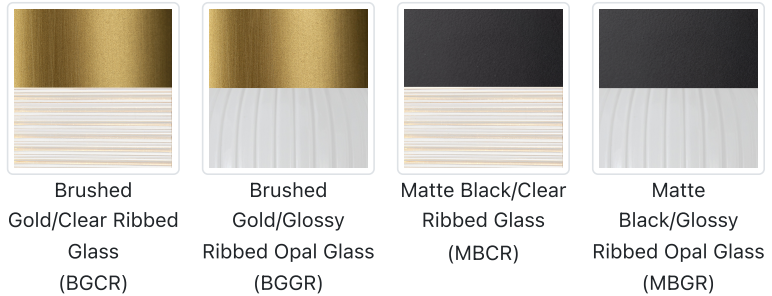

FINISHES

* For custom options, contact customer service.

* For warranty information, please visit www.kuzcolighting.com/warranty
WWW.KUZCOLIGHTING.COM

USA: 3035 E. LONE MOUNTAIN ROAD - LAS VEGAS, NV 89081

CANADA: 19054 28TH AVENUE - SURREY, BC V3Z 6M3