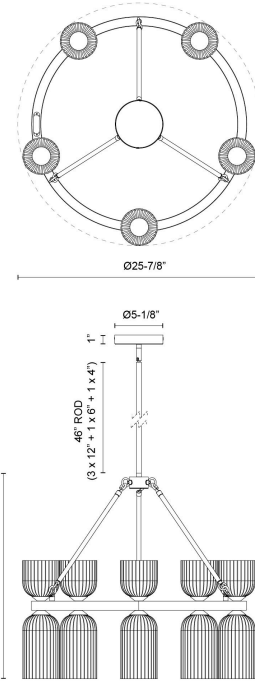

Nelly 26-in Chandelier

Model	Bulbs (not included)	Wattage (or equivalent)
<b>CH442626</b> CH442626BGCR CH442626MBCR CH442626BGGR CH442626MBGR	10 x E12	40W

The Nelly lighting collection is a perfect blend of classic ribbed glass shades and modern asymmetrical forms. It's got a fresh and versatile vibe that'll make any room pop. Choose from green, opal, or clear glass, and you can mix and match to create a unique design that's all your own.

SPECIFICATION DETAILS

Fixture Dimensions	D25-7/8" x H21-7/8"
Canopy Dimensions	D5-1/8" x H1"
Minimum Hang Height	28"
Location	Dry
Glass Details	Clear Ribbed Glass (CH442626BGCR) Clear Ribbed Glass (CH442626MBCR) Glossy Opal Ribbed Glass (CH442626BGGR) Glossy Opal Ribbed Glass (CH442626MBGR)
Illumination Direction	Up/Down
Light Source/Life	Socket
Material	Steel, Glass
Sloped Ceiling Adaptable	Yes, 45 Deg
Rod Length	46" Max (3x12" + 1x6" + 1x4")
Shade Details	Clear Ribbed Glass Shade (BGCR) Clear Ribbed Glass Shade (MBCR) Glossy Opal Ribbed Glass Shade (BGGR) Glossy Opal Ribbed Glass Shade (MBGR)
Wire Length	60"
Compliance	<b>UL Certified:</b> Yes