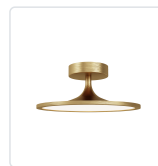

## ISSA SF418012-UNV

FIXTURE DIMENSIONS	D12" x H5"
LIGHT SOURCE	LED with DC Driver
WATTAGE	20W
TOTAL LUMENS	1600lm
DELIVERED LUMENS	700lm*
VOLTAGE	120-277V
COLOR TEMPERATURE	3000K
CRI (RA)	90CRI
DIMMABLE	Yes, TRIAC or ELV Dimmer (Not Included)
DIFFUSER DETAILS	Frosted Acrylic
MATERIAL	Aluminum + Acrylic
LOCATION	Dry
CANOPY DIMENSIONS	D5-1/8" x H1-1/4"
CEC TITLE 24 JA8	Yes, JA8-2022
PAINT FINISH	BG01; MB01; WH01;
ILLUMINATION DIRECTION	Down

### AVAILABLE FINISHES:

SF418012BG-UNV

Brushed Gold

SF418012MB-UNV

Matte Black

SF418012WH-UNV

White

\*For complete warranty terms, please visit: [www.aloralighting.com/warranty](http://www.aloralighting.com/warranty)