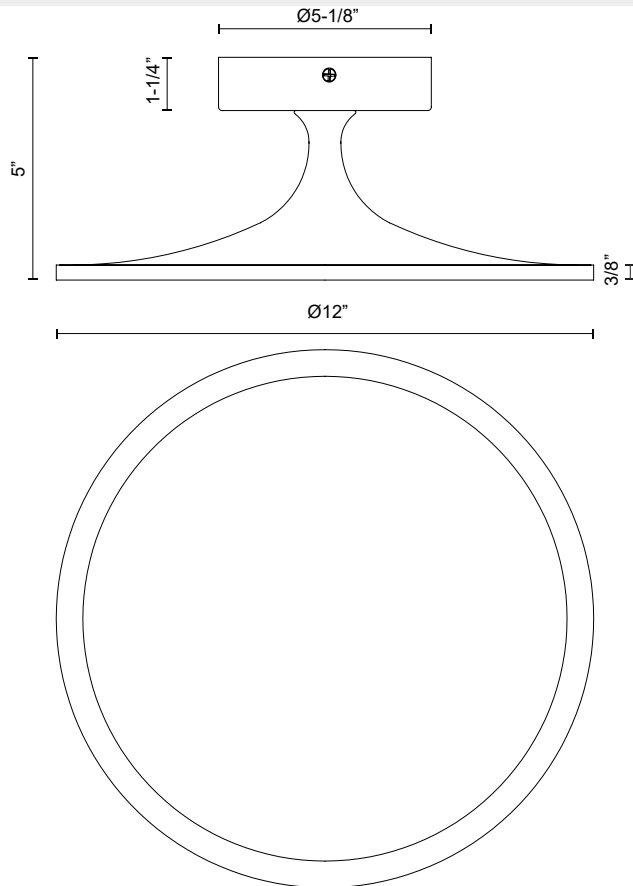

alora mood

P. 1.855.855.8926

CANADA: 19054 28TH Avenue Surrey - BC V3Z 6M3

USA: 3035 E. Lone Mountain Rd - Las Vegas, NV, 89081

ISSA SF418012-UNV

FIXTURE DIMENSIONS	D12" x H5"
LIGHT SOURCE	LED with DC Driver
WATTAGE	20W
TOTAL LUMENS	1600lm
DELIVERED LUMENS	700lm*
VOLTAGE	120-277V
COLOR TEMPERATURE	3000K
CRI (RA)	90CRI
DIMMABLE	Yes, TRIAC or ELV Dimmer (Not Included)
DIFFUSER DETAILS	Frosted Acrylic
MATERIAL	Aluminum + Acrylic
LOCATION	Dry
CANOPY DIMENSIONS	D5-1/8" x H1-1/4"
CEC TITLE 24 JA8	Yes, JA8-2022
PAINT FINISH	BG01; MB01; WH01;
ILLUMINATION DIRECTION	Down

[D - Diameter, L - Length, W - Width, H - Height, E - Extension]

AVAILABLE FINISHES:

SF418012BG-UNV

Brushed Gold

SF418012MB-UNV

Matte Black

SF418012WH-UNV

White

*For complete warranty terms, please visit: www.aloralighting.com/warranty

WWW.ALORAMOOD.COM

© 2023 KUZCO LIGHTING. ALL RIGHTS RESERVED.